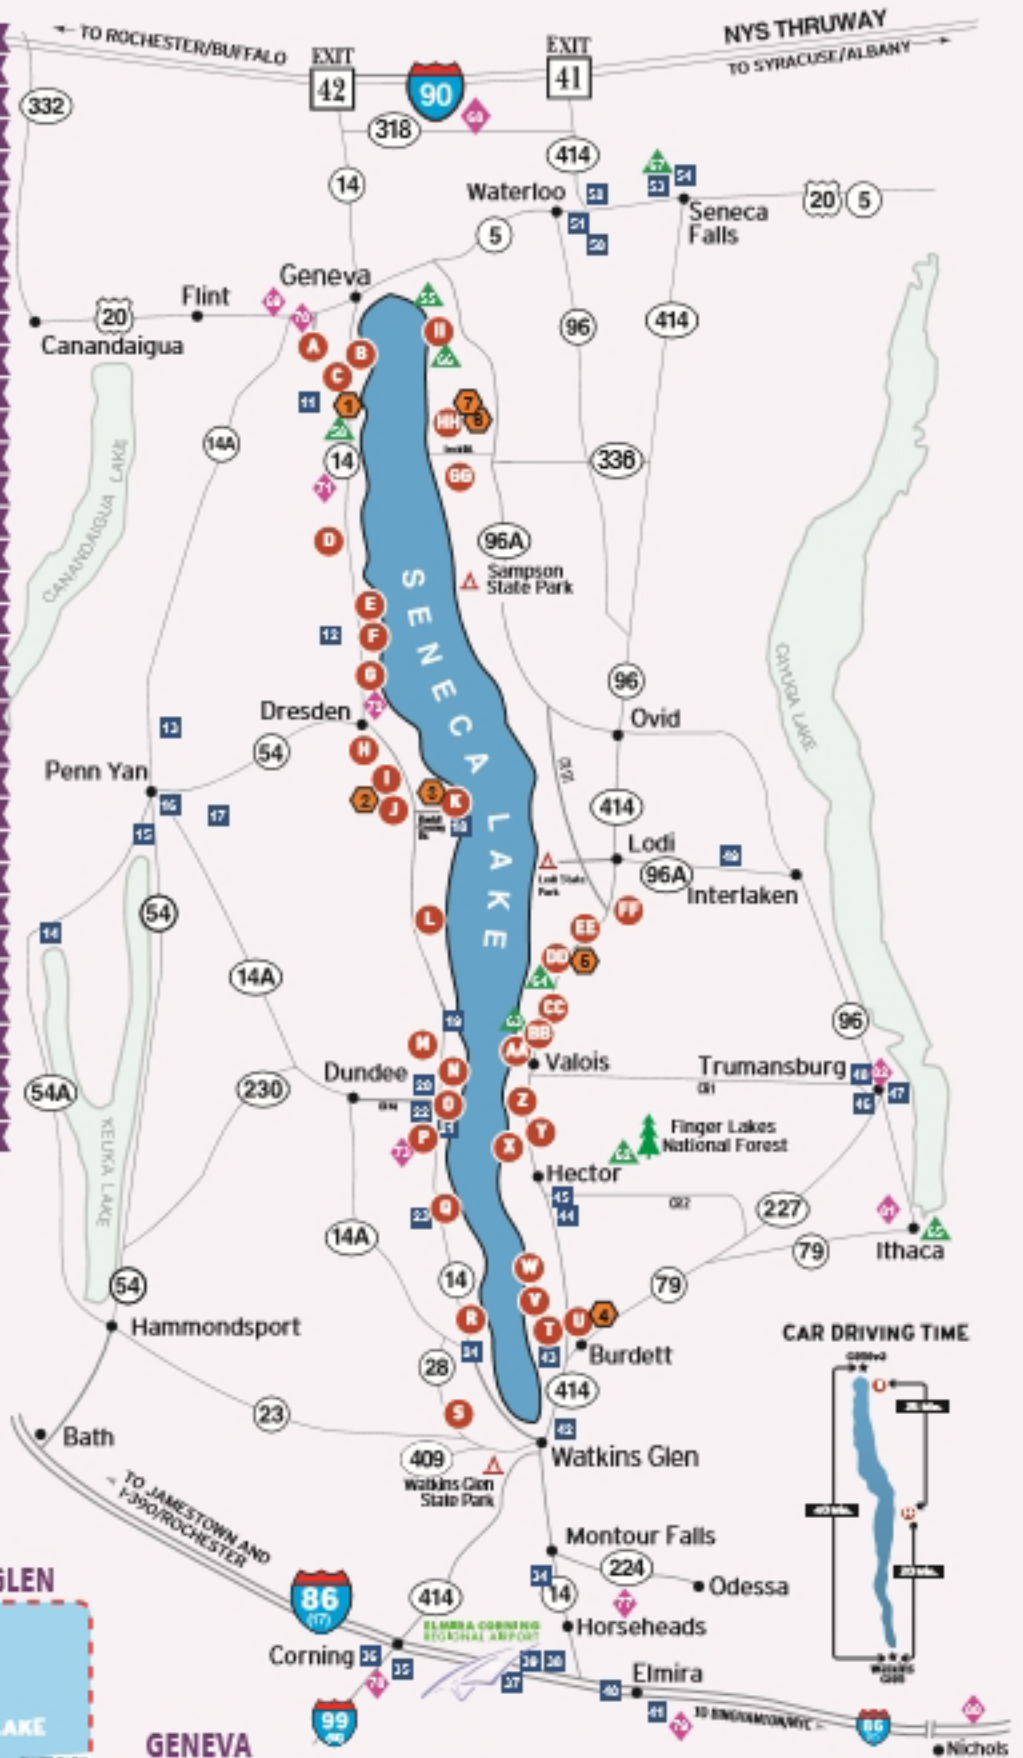

# 2016 TRAIL MEMBERS

- Ravines Wine Cellars
- Belhurst Estate Winery
- White Springs Winery
- Fox Run Vineyards
- Serenity Vineyards
- Seneca Shore Wine Cellars
- Anthony Road Wine Company
- Prejean Winery
- Torrey Ridge Winery
- Earle Estates Meadery
- Miles Wine Cellars
- Villa Bellangelo
- Fruit Yard Winery
- Hickory Hollow Wine Cellars
- Glenora Wine Cellars
- Fulkerson Winery
- Rock Stream Vineyards
- Lakewood Vineyards
- Castel Gritsch Winery
- Catharine Valley Winery
- J.R. Dill Winery
- Atwater Estate Vineyards
- Chateau Lafayette Reneau
- Leidenfrost Vineyards
- Hazlitt 1852 Vineyards
- Penguin Bay Winery
- Standing Stone Vineyards
- Bagley's Poplar Ridge Vineyards
- Caywood Vineyards
- Wagner Vineyards
- Lamoreaux Landing Wine Cellars
- Kings Garden Vineyards
- Zugibe Vineyards
- Three Brothers Wineries & Estates
- Ventosa Vineyards

Look for these roadside signs along the trail to help identify our member wineries.

Please note that this map is not to scale, but has been designed to best assist you with wayfinding

key

- 2015 MEMBER WINERIES
- LODGING
- ▲ DINING
- ▲ PARK FACILITY
- ▲ NATIONAL FOREST
- ◆ ATTRACTIONS, ACTIVITIES, FESTIVALS AND OTHER SITES
- CRAFT BEVERAGES